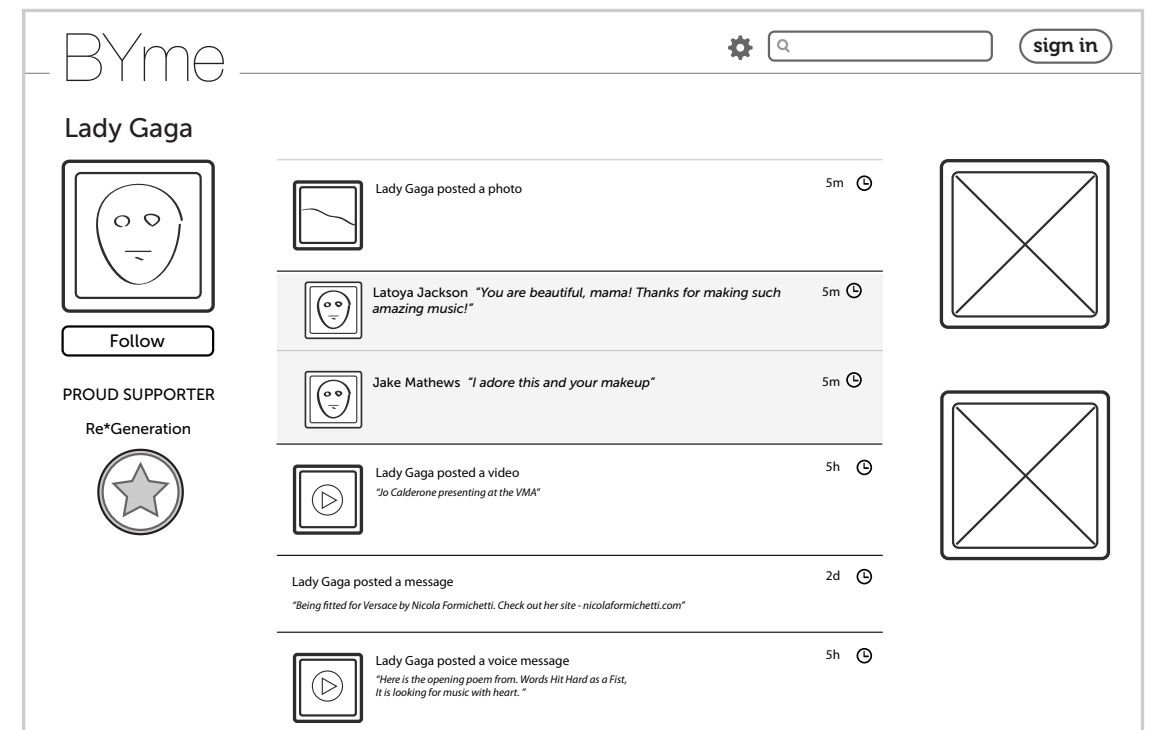

By.me Site Map

Media Page (single post)

Profile Page

Logged Out

Settings Page (dashboard)

Logged In

Logged In with Sharing Popover

Via.me Sitemap

photo upload button/empty state 3.ba

loading state 3.bb

options button opens sharing settings in a pop over

SIGNED IN - Your Profile 3.a

MEDIA PAGE 4.a

photo page with most traffic, linked to from outside services