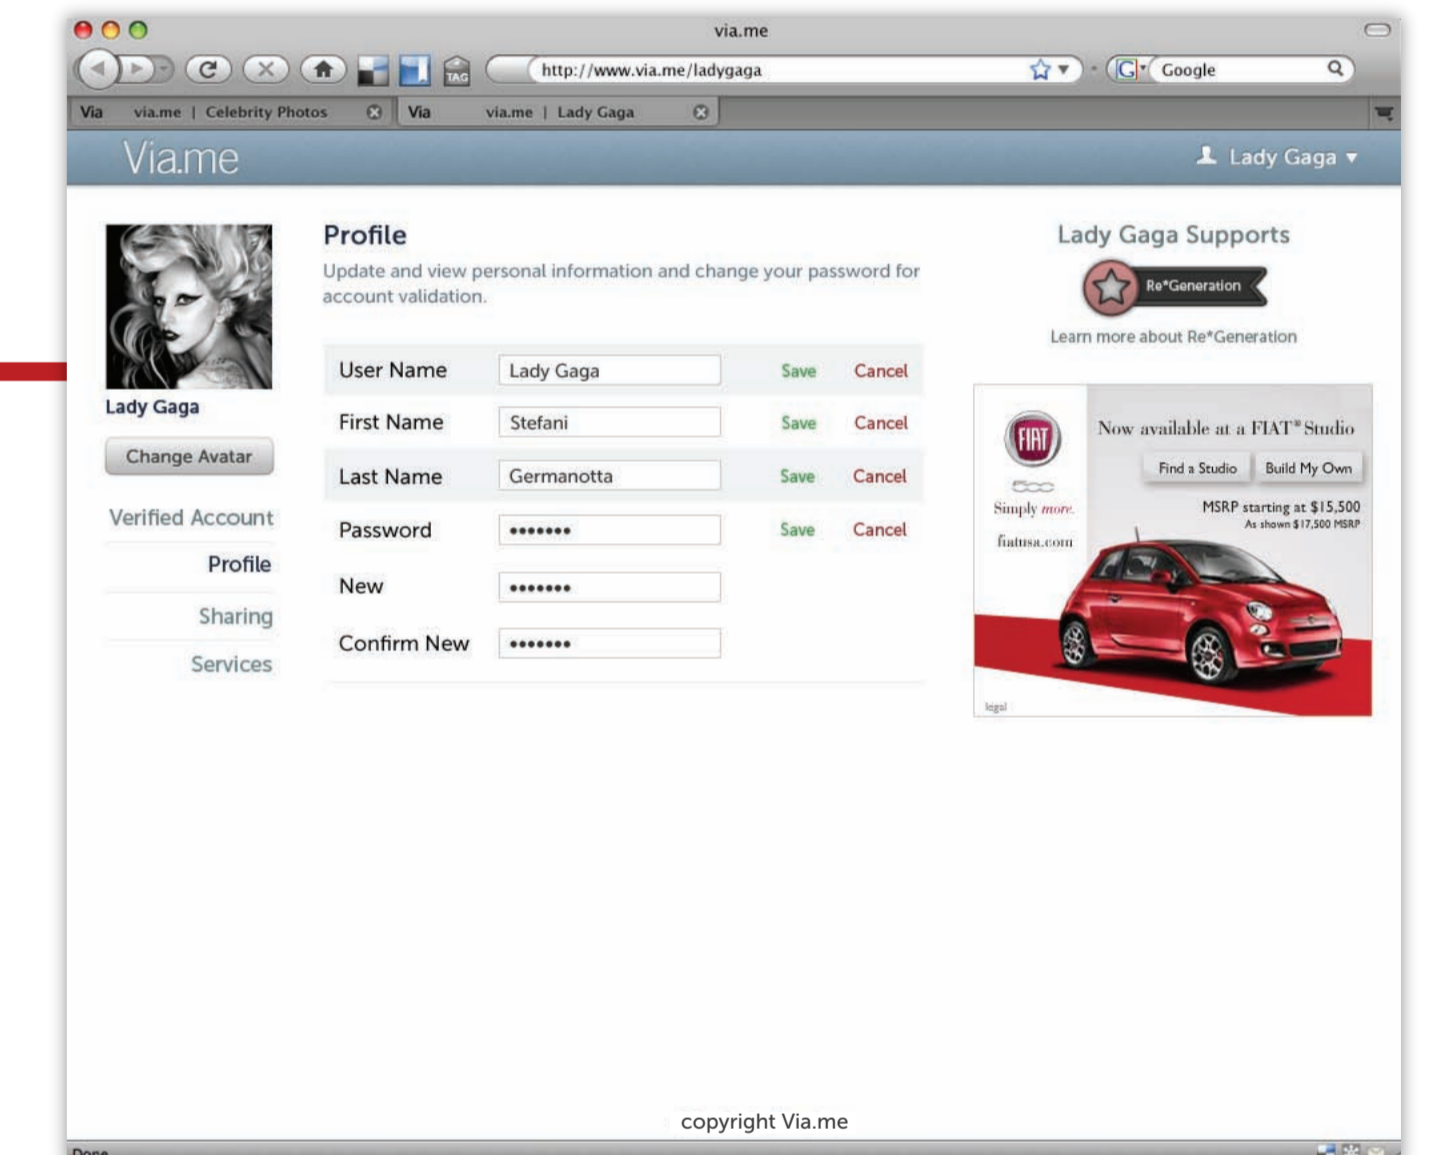

photo upload button/empty state 3.ba

loading state 3.bb

options button opens sharing settings in a pop over

SIGNED IN - Your Profile 3.a

MEDIA PAGE 4.a

photo page with most traffic, linked to from outside services

Photo Reported (flagged) fade in message after pressing report link - delete would appear here if your photo (withOUT undo option)

ACCOUNT PAGE - Earnings 5.a

ACCOUNT PAGE - General 5.b

ACCOUNT PAGE - General Edit 5.bb

Footer Breadcrumb Links Example

TERMS 6.a

ACCOUNT PAGE - Sharing 5.c

ACCOUNT PAGE - Sharing Pages 5.ca

ACCOUNT PAGE - Sharing 5.d