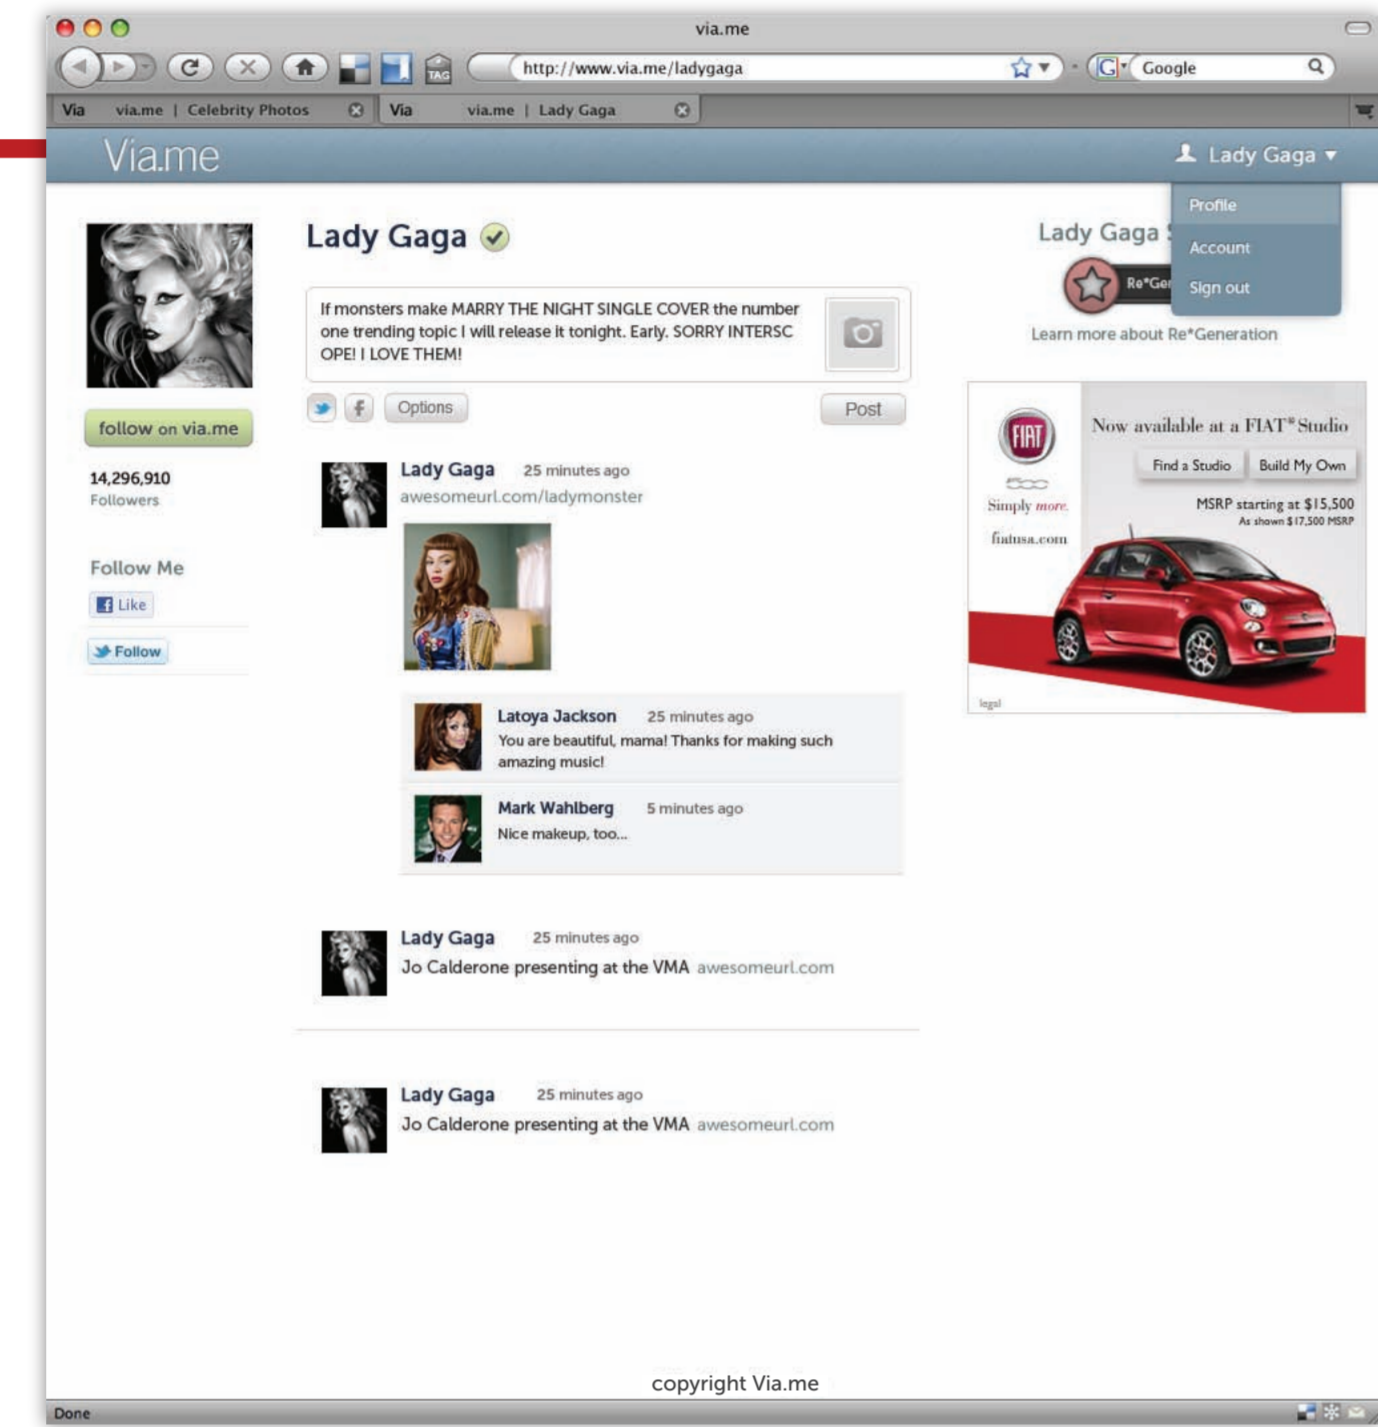

photo upload button/empty state 3.ba

loading state 3.bb

options button opens sharing settings in a pop over

SIGNED IN - Your Profile 3.a

MEDIA PAGE 4.a

photo page with most traffic, linked to from outside services

Photo Reported (flagged) fade in message after pressing report link - delete would appear here if your photo (withOUT undo option)

ACCOUNT PAGE - Earnings 5.a

ACCOUNT PAGE - General 5.b

ACCOUNT PAGE - General Edit 5.bb