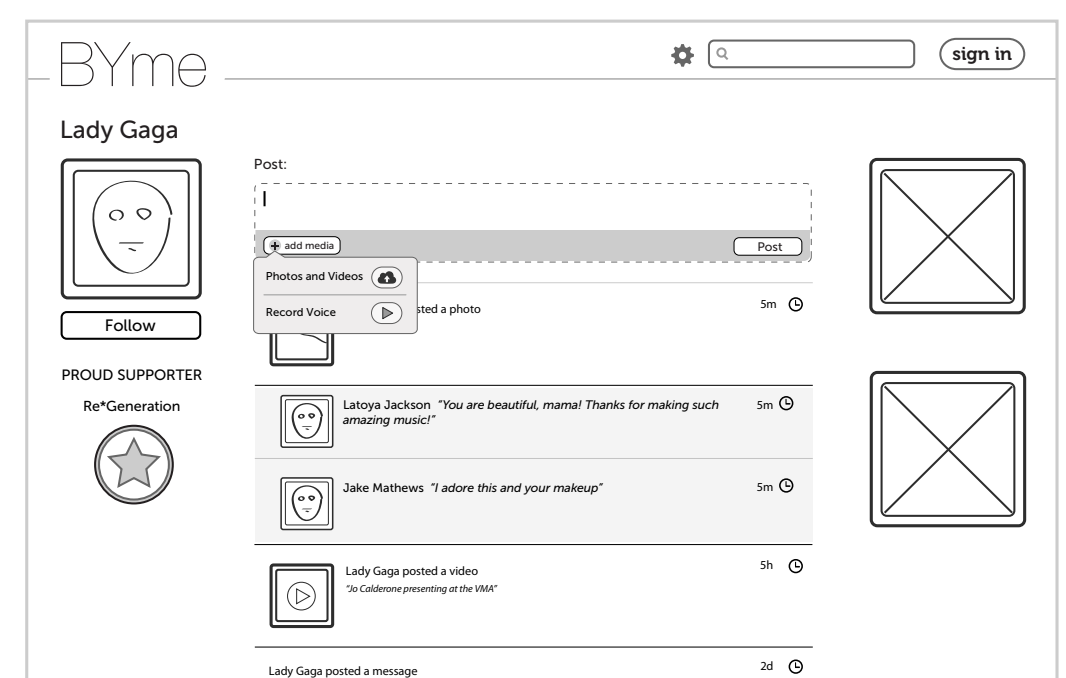

By.me Site Map

Media Page (single post)

Profile Page

Logged Out

Settings Page (dashboard)

Logged In

Logged In with Sharing Popover

Via.me Sitemap