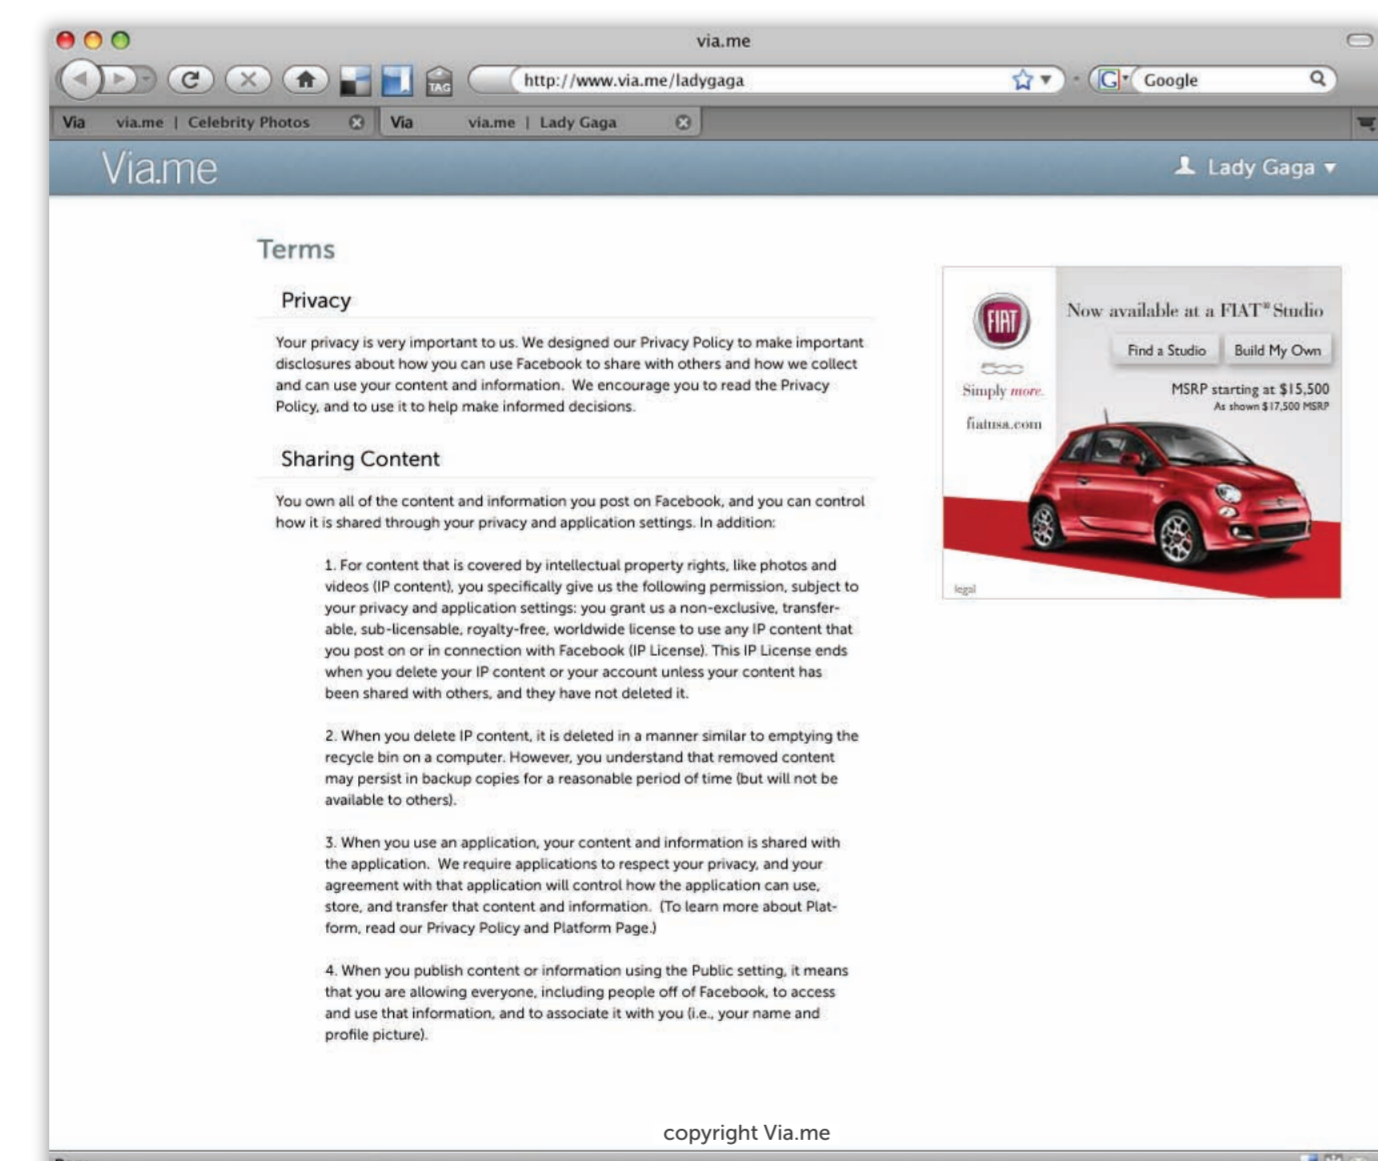

photo upload button/empty state 3.ba

loading state 3.bb

options button opens sharing settings in a pop over

SIGNED IN - Your Profile 3.a

MEDIA PAGE 4.a

photo page with most traffic, linked to from outside services

Photo Reported (flagged) fade in message after pressing report link - delete would appear here if your photo (withOUT undo option)

ACCOUNT PAGE - Earnings 5.a

ACCOUNT PAGE - General 5.b

ACCOUNT PAGE - General Edit 5.bb

Footer Breadcrumb Links Example

TERMS 6.a

ACCOUNT PAGE - Sharing 5.c

ACCOUNT PAGE - Sharing Pages 5.ca

ACCOUNT PAGE - Sharing 5.d