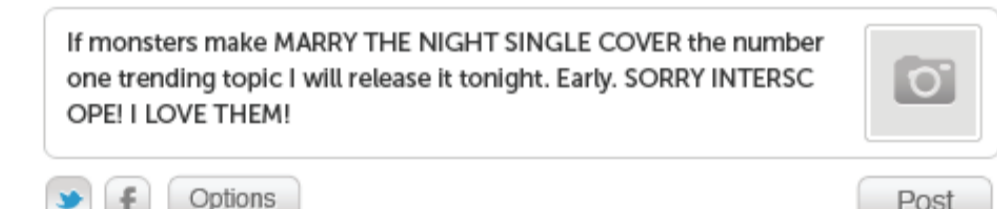

photo upload button/empty state 3.ba

loading state 3.bb

options button opens sharing settings in a pop over

SIGNED IN - Your Profile 3.a

MEDIA PAGE 4.a

photo page with most traffic, linked to from outside services