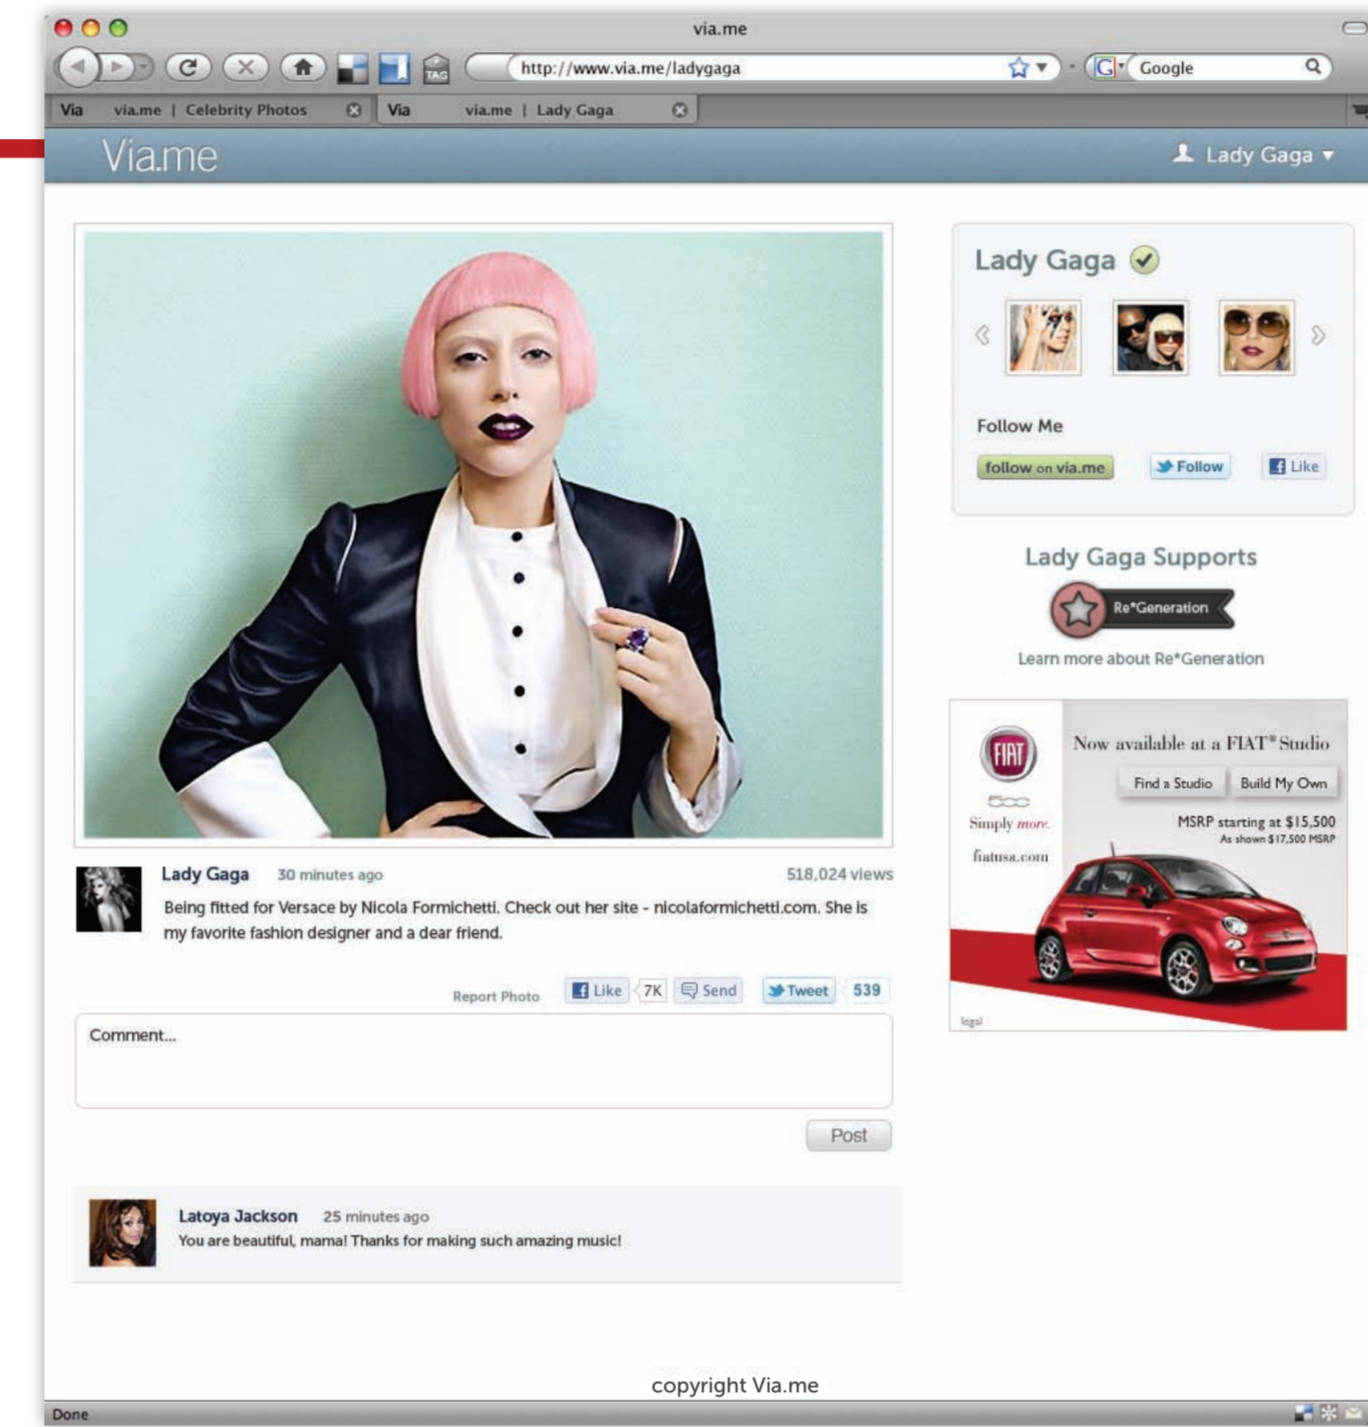

photo upload button/empty state 3.ba

loading state 3.bb

options button opens sharing settings in a pop over

SIGNED IN - Your Profile 3.a

MEDIA PAGE 4.a

photo page with most traffic, linked to from outside services

Photo Reported (flagged) fade in message after pressing report link - delete would appear here if your photo (withOUT undo option)

ACCOUNT PAGE - Earnings 5.a

ACCOUNT PAGE - General 5.b

ACCOUNT PAGE - General Edit 5.bb