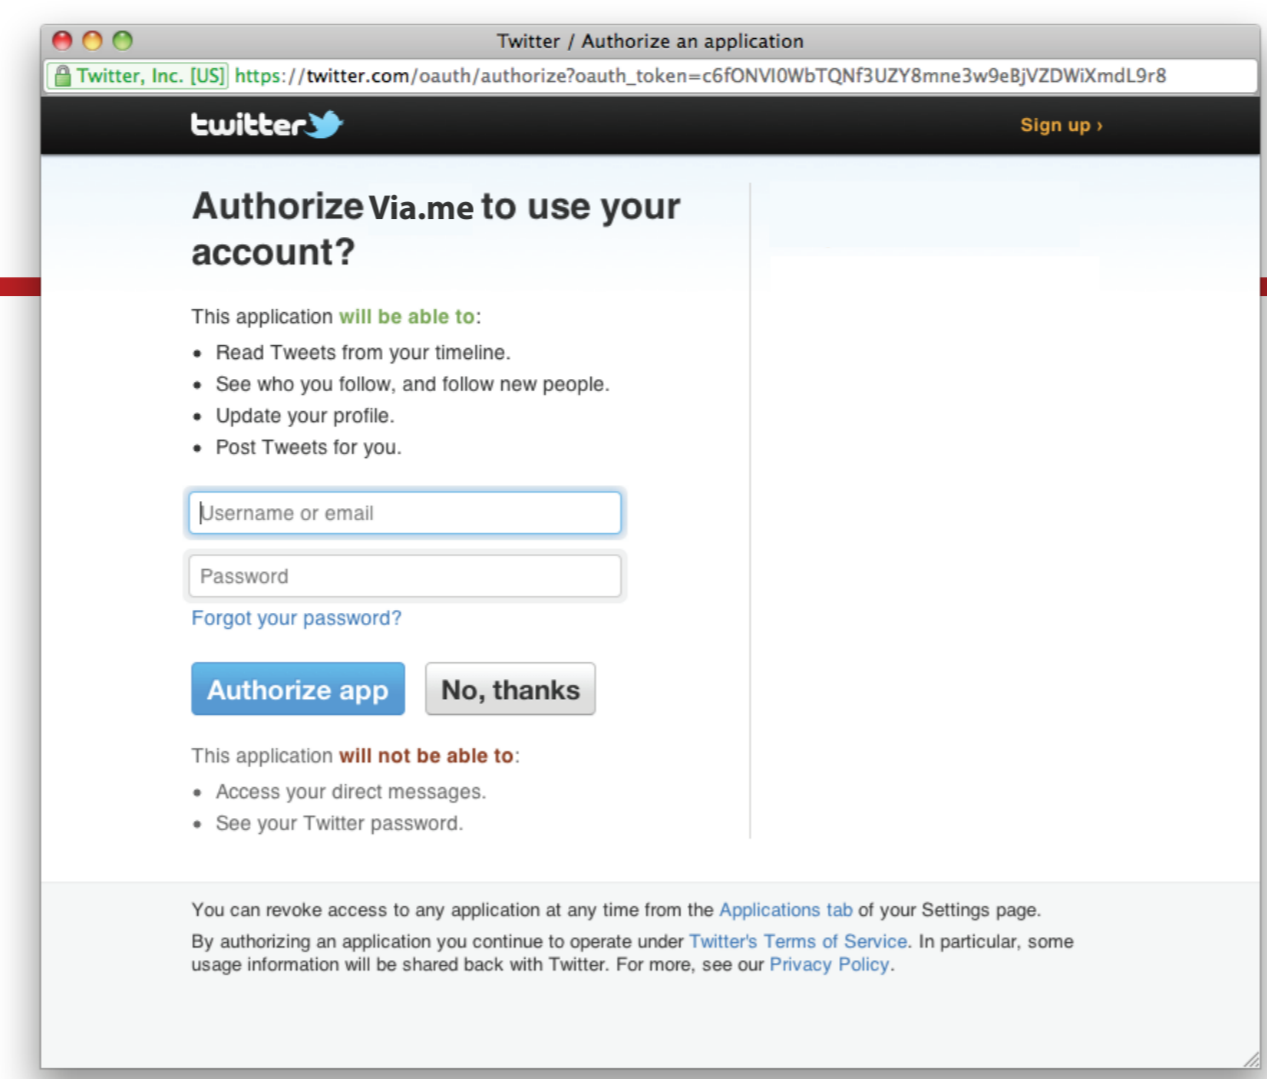

SIGN IN with Twitter 1.b