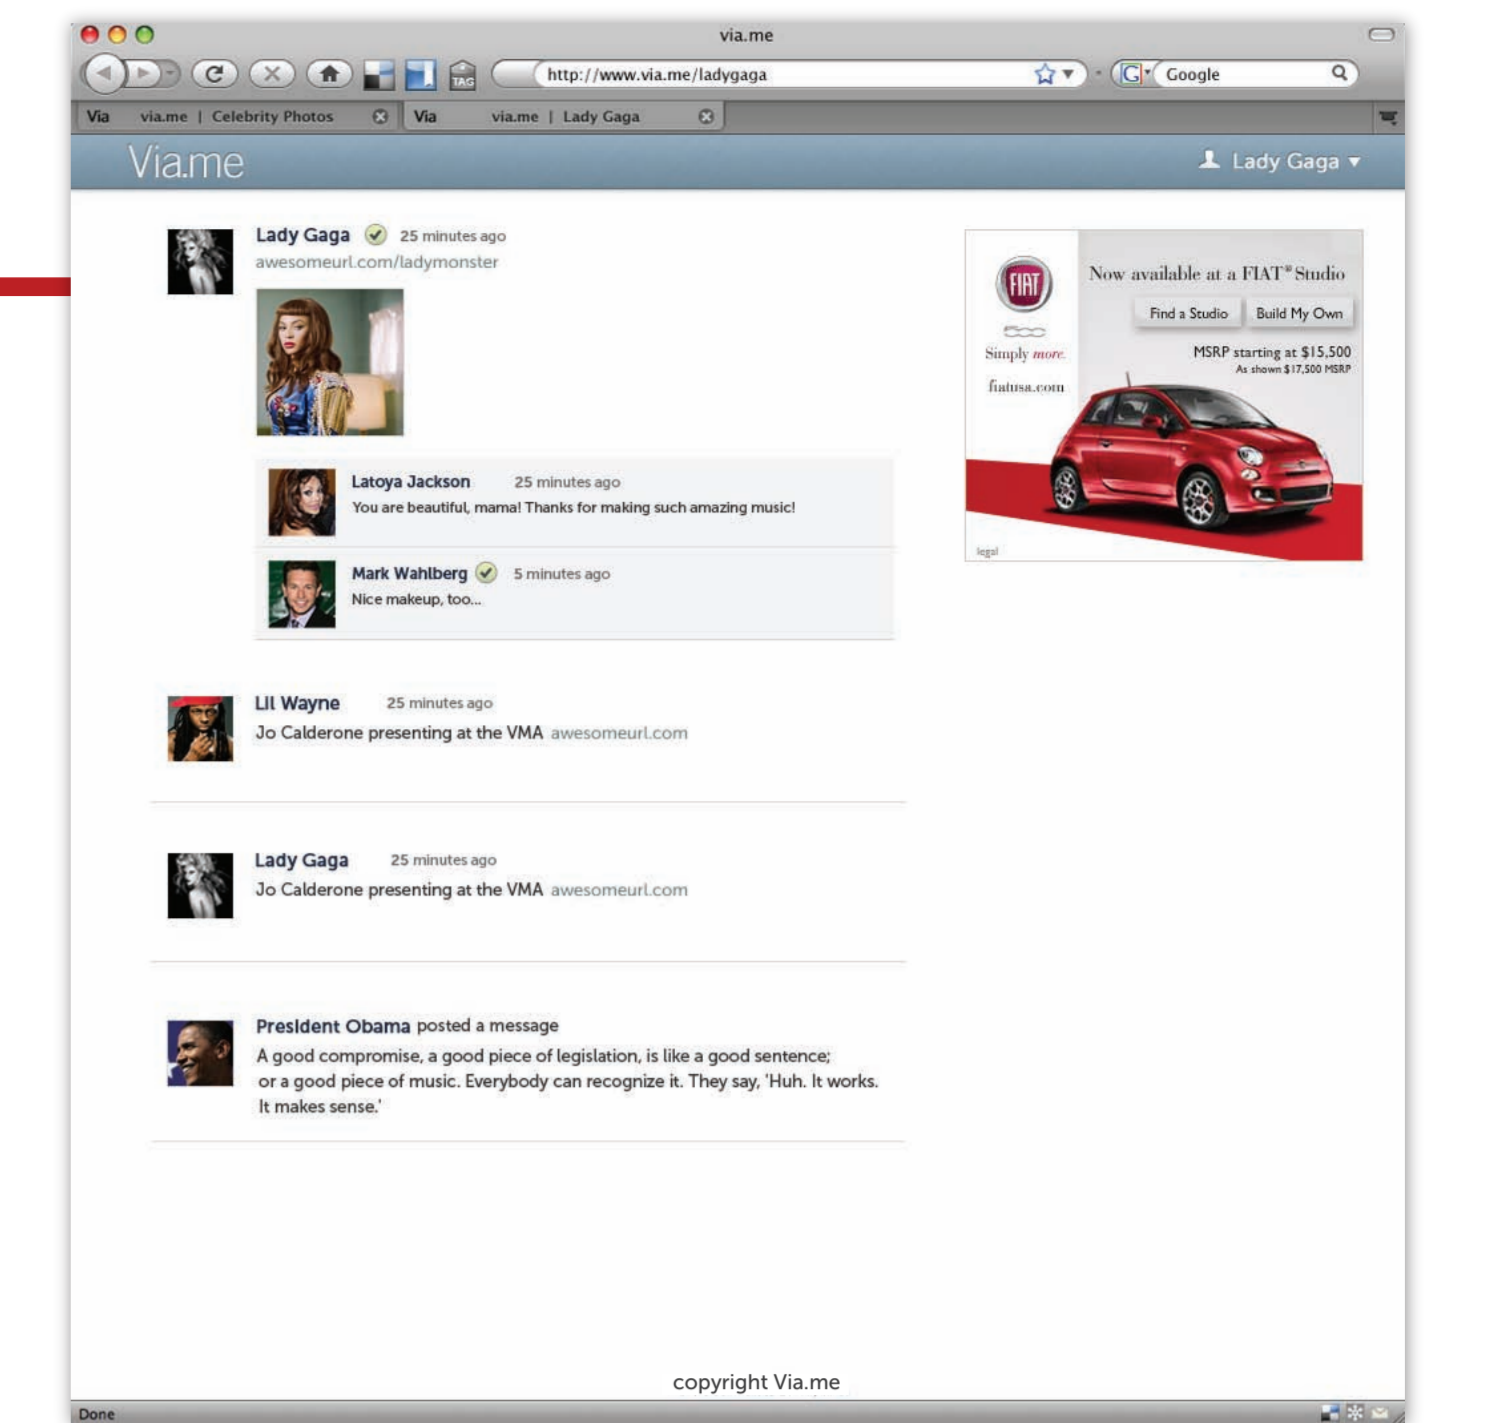

HOME STREAM - Signed Out 1.a

Marketing help needed

SIGN IN with Twitter 1.b

FOLLOWING FEED - Signed In Empty 2.a

Marketing help needed - (ex. Twitter)

FOLLOWING FEED - Signed In 2.ab

YOUR PROFILE - Media Upload 3.b

photo upload button/empty state 3.ba

loading state 3.bb

options button opens sharing settings in a pop over

SIGNED IN - Your Profile 3.a

MEDIA PAGE 4.a

photo page with most traffic, linked to from outside services

Photo Reported (flagged) fade in message after pressing report link - delete would appear here if your photo (withOUT undo option)

ACCOUNT PAGE - Earnings 5.a

ACCOUNT PAGE - General 5.b

ACCOUNT PAGE - General Edit 5.bb