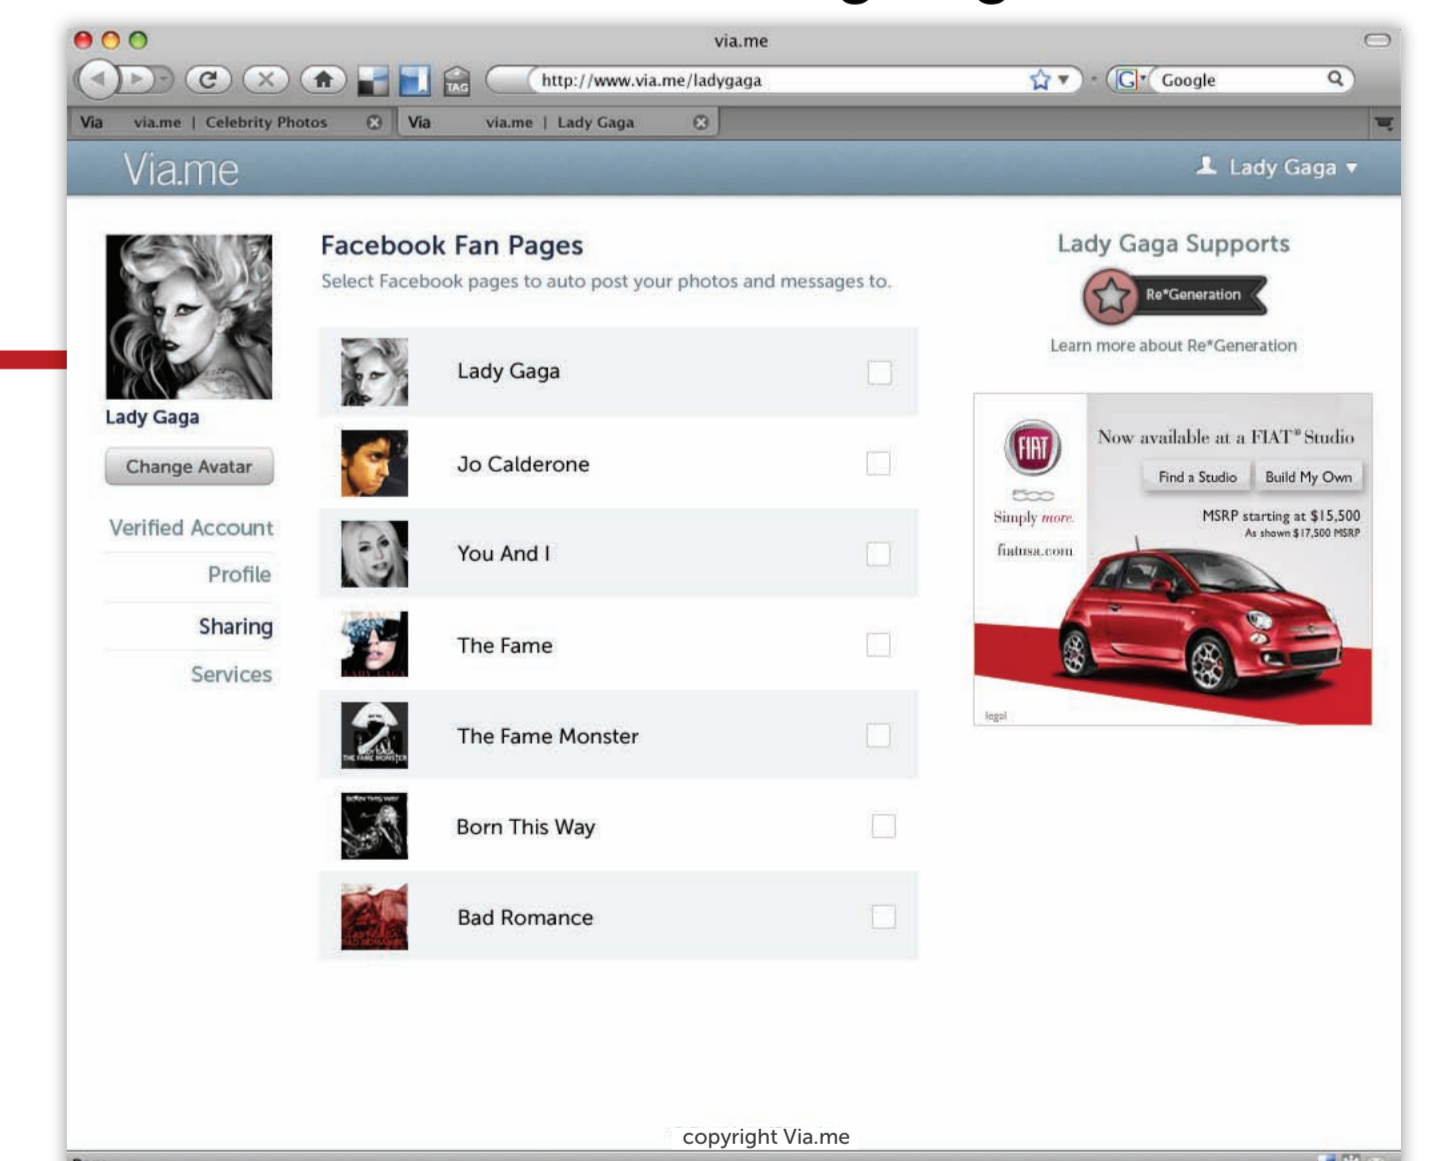

photo upload button/empty state 3.ba

loading state 3.bb

options button opens sharing settings in a pop over

SIGNED IN - Your Profile 3.a

MEDIA PAGE 4.a

photo page with most traffic, linked to from outside services

Photo Reported (flagged) fade in message after pressing report link - delete would appear here if your photo (withOUT undo option)

ACCOUNT PAGE - Earnings 5.a

ACCOUNT PAGE - General 5.b

ACCOUNT PAGE - General Edit 5.bb

Footer Breadcrumb Links Example

TERMS 6.a

ACCOUNT PAGE - Sharing 5.c

ACCOUNT PAGE - Sharing Pages 5.ca

ACCOUNT PAGE - Sharing 5.d