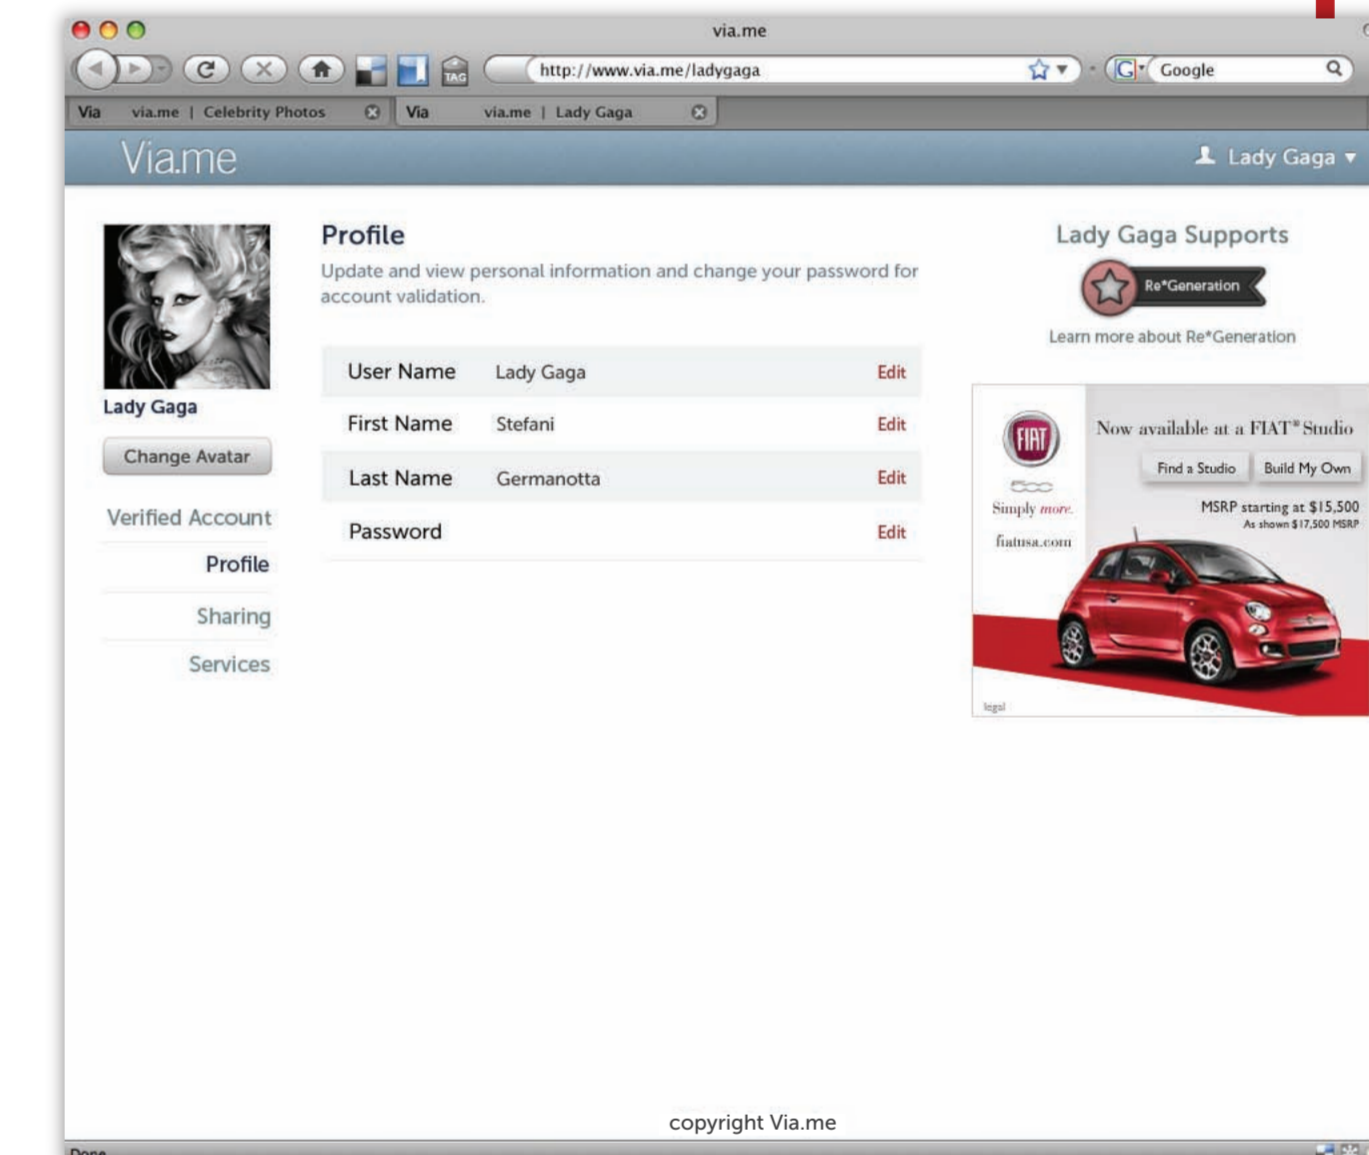

photo upload button/empty state 3.ba

loading state 3.bb

options button opens sharing settings in a pop over

SIGNED IN - Your Profile 3.a

MEDIA PAGE 4.a

photo page with most traffic, linked to from outside services

Photo Reported (flagged) fade in message after pressing report link - delete would appear here if your photo (withOUT undo option)

ACCOUNT PAGE - Earnings 5.a

ACCOUNT PAGE - General 5.b

ACCOUNT PAGE - General Edit 5.bb