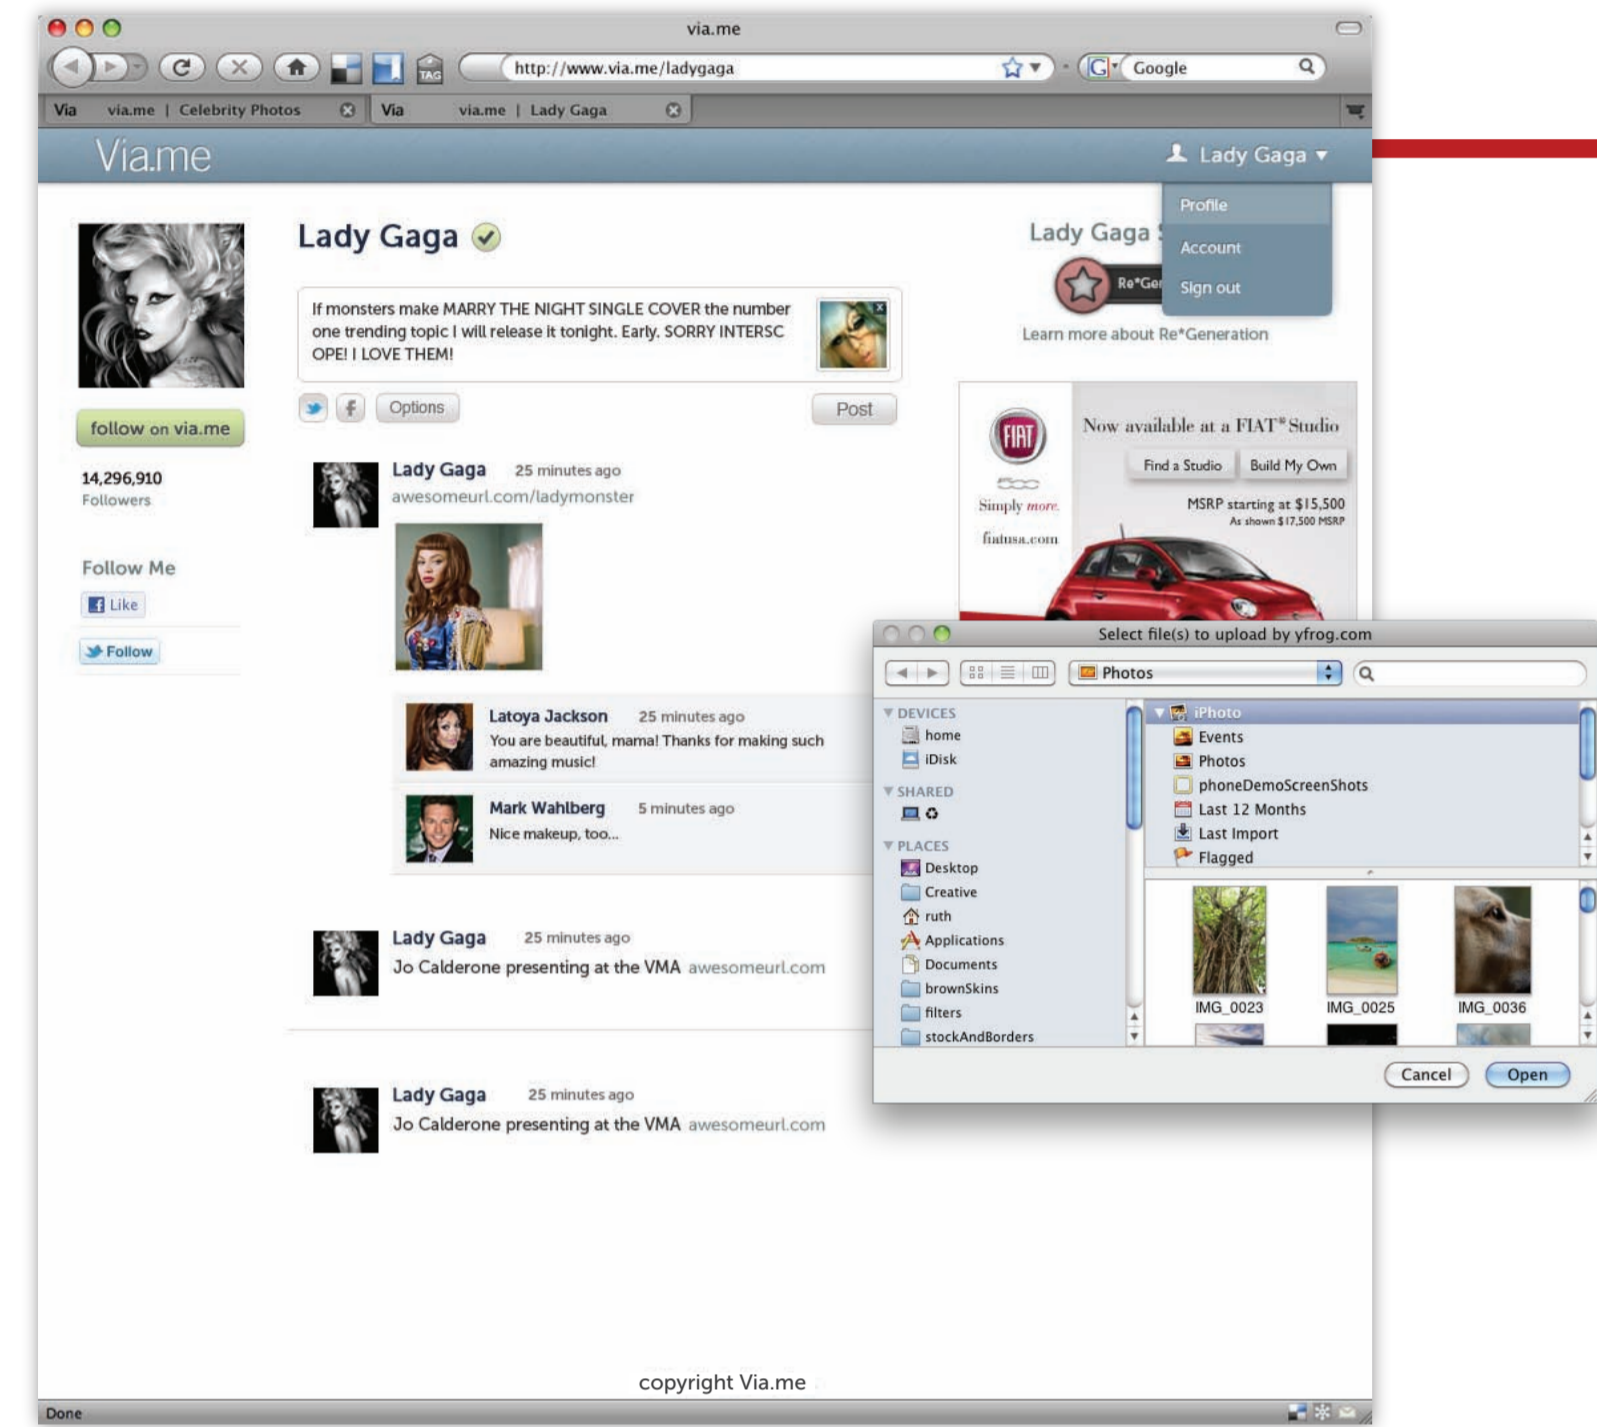

HOME STREAM - Signed Out 1.a

Marketing help needed

SIGN IN with Twitter 1.b

FOLLOWING FEED - Signed In Empty 2.a

Marketing help needed - (ex. Twitter)

FOLLOWING FEED - Signed In 2.ab

YOUR PROFILE - Media Upload 3.b

photo upload button/empty state 3.ba

loading state 3.bb

options button opens sharing settings in a pop over

SIGNED IN - Your Profile 3.a

MEDIA PAGE 4.a

photo page with most traffic, linked to from outside services

Photo Reported (flagged) fade in message after pressing report link - delete would appear here if your photo (withOUT undo option)

ACCOUNT PAGE - Earnings 5.a

ACCOUNT PAGE - General 5.b

ACCOUNT PAGE - General Edit 5.bb