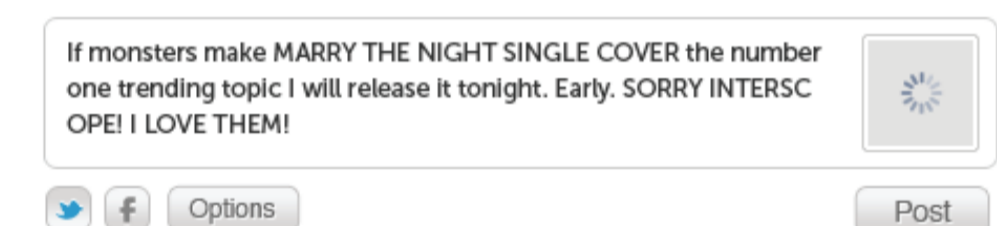

photo upload button/empty state 3.ba

loading state 3.bb

options button opens sharing settings in a pop over

SIGNED IN - Your Profile 3.a

MEDIA PAGE 4.a

photo page with most traffic, linked to from outside services