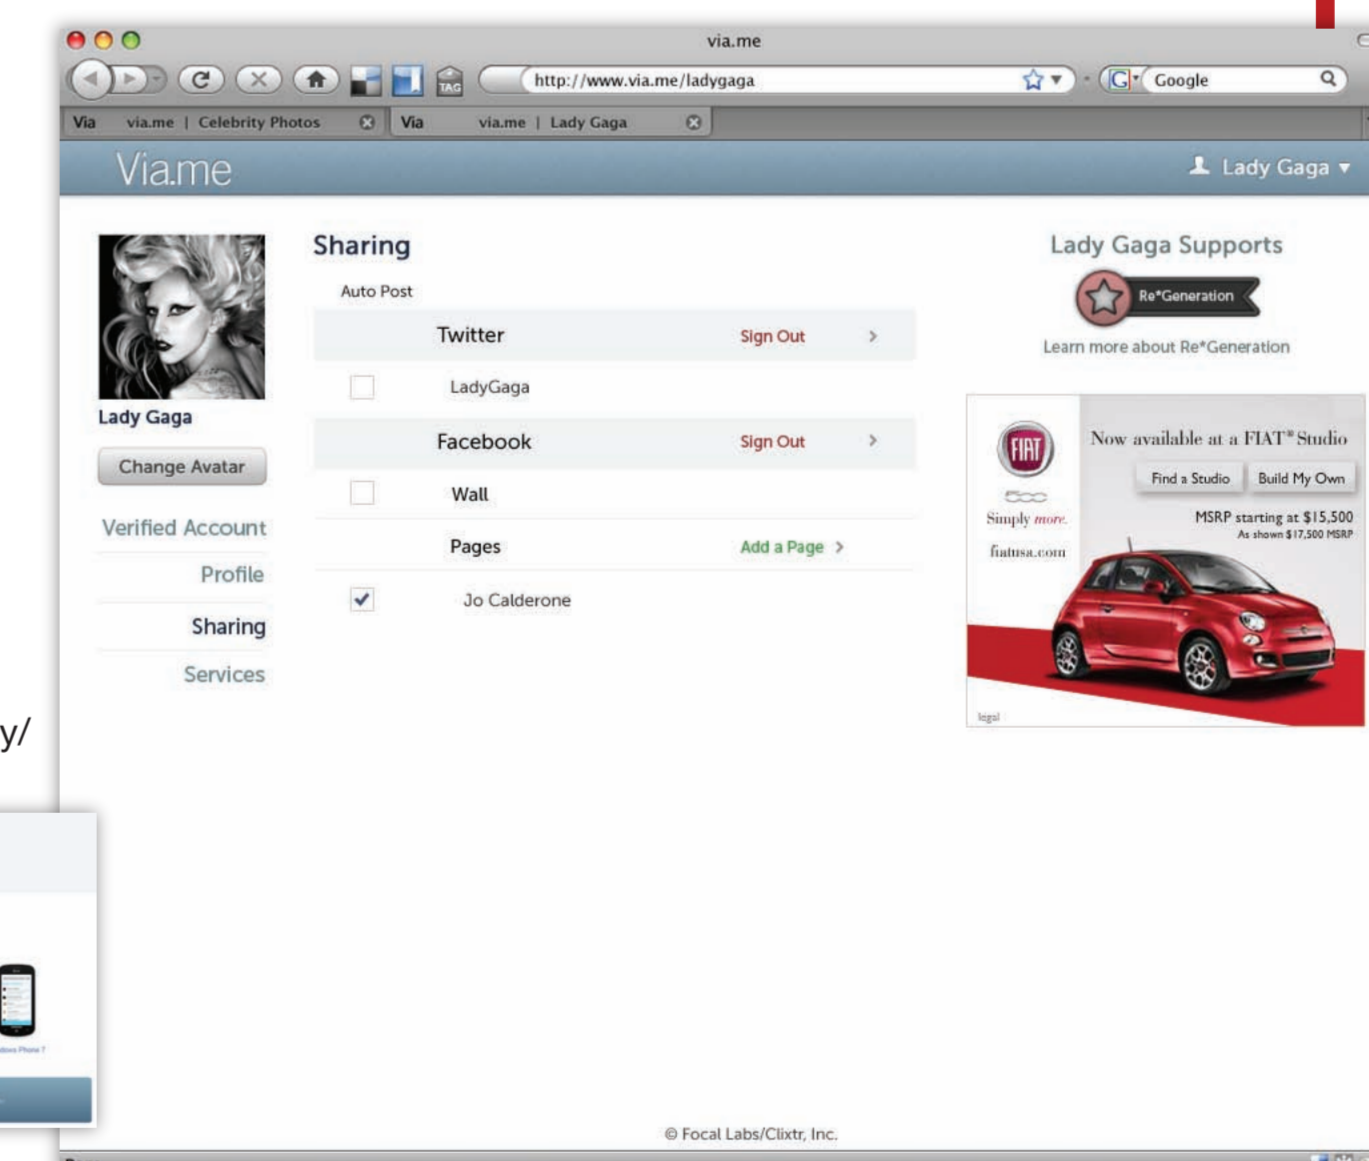

photo upload button/empty state 3.ba

loading state 3.bb

options button opens sharing settings in a pop over

SIGNED IN - Your Profile 3.a

MEDIA PAGE 4.a

photo page with most traffic, linked to from outside services

Photo Reported (flagged) fade in message after pressing report link - delete would appear here if your photo (withOUT undo option)

ACCOUNT PAGE - Earnings 5.a

ACCOUNT PAGE - General 5.b

ACCOUNT PAGE - General Edit 5.bb

Footer Breadcrumb Links Example

TERMS 6.a

ACCOUNT PAGE - Sharing 5.c

ACCOUNT PAGE - Sharing Pages 5.ca

ACCOUNT PAGE - Sharing 5.d