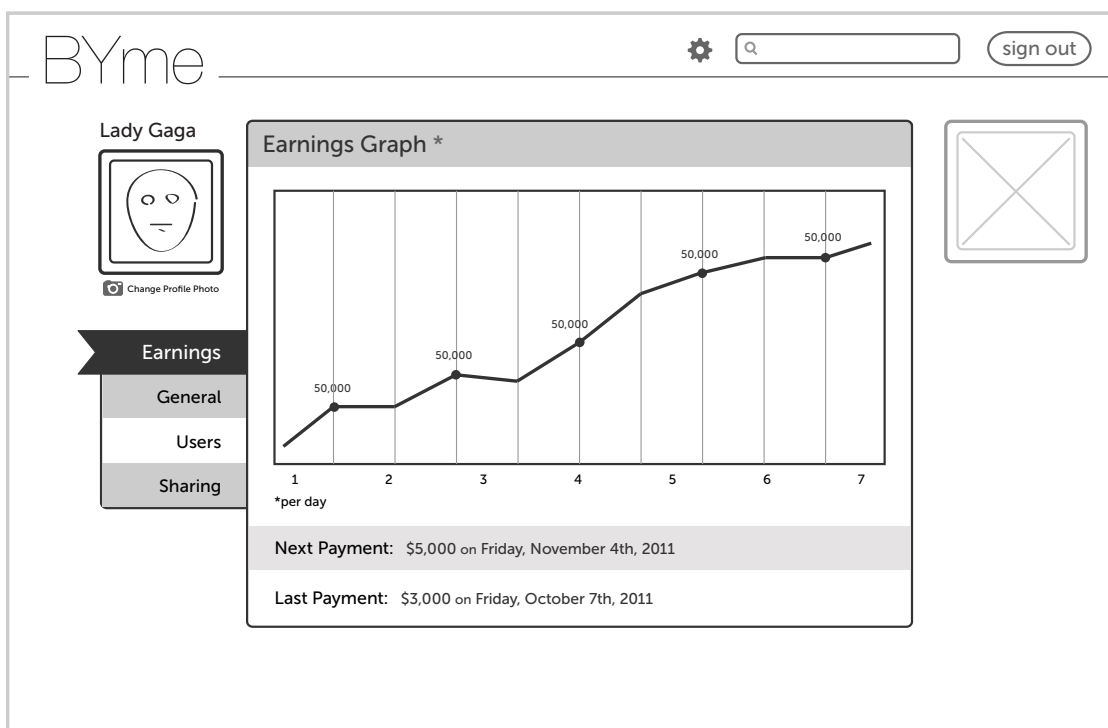

By.me Site Map

Media Page (single post)

Profile Page

Logged Out

Settings Page (dashboard)

Logged In

Logged In with Sharing Popover

Via.me Sitemap