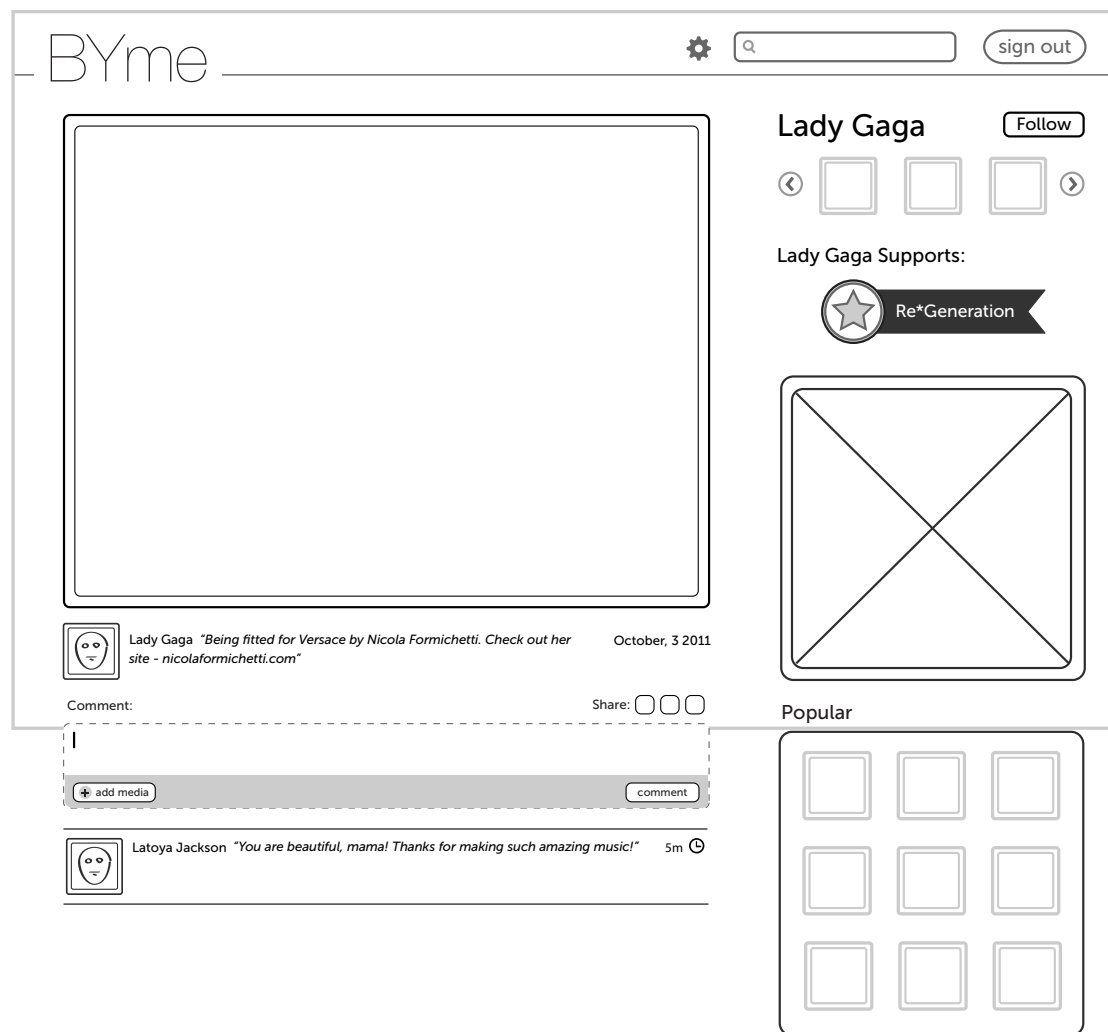

By.me Site Map

Media Page (single post)

Profile Page

Logged Out

Settings Page (dashboard)

Logged In

Logged In with Sharing Popover

Via.me Sitemap

photo upload button/empty state 3.ba

loading state 3.bb

options button opens sharing settings in a pop over

SIGNED IN - Your Profile 3.a

MEDIA PAGE 4.a

photo page with most traffic, linked to from outside services

Photo Reported (flagged) fade in message after pressing report link - delete would appear here if your photo (withOUT undo option)

ACCOUNT PAGE - Earnings 5.a

ACCOUNT PAGE - General 5.b

ACCOUNT PAGE - General Edit 5.bb

Footer Breadcrumb Links Example

TERMS 6.a

ACCOUNT PAGE - Sharing 5.c

ACCOUNT PAGE - Sharing Pages 5.ca

ACCOUNT PAGE - Sharing 5.d