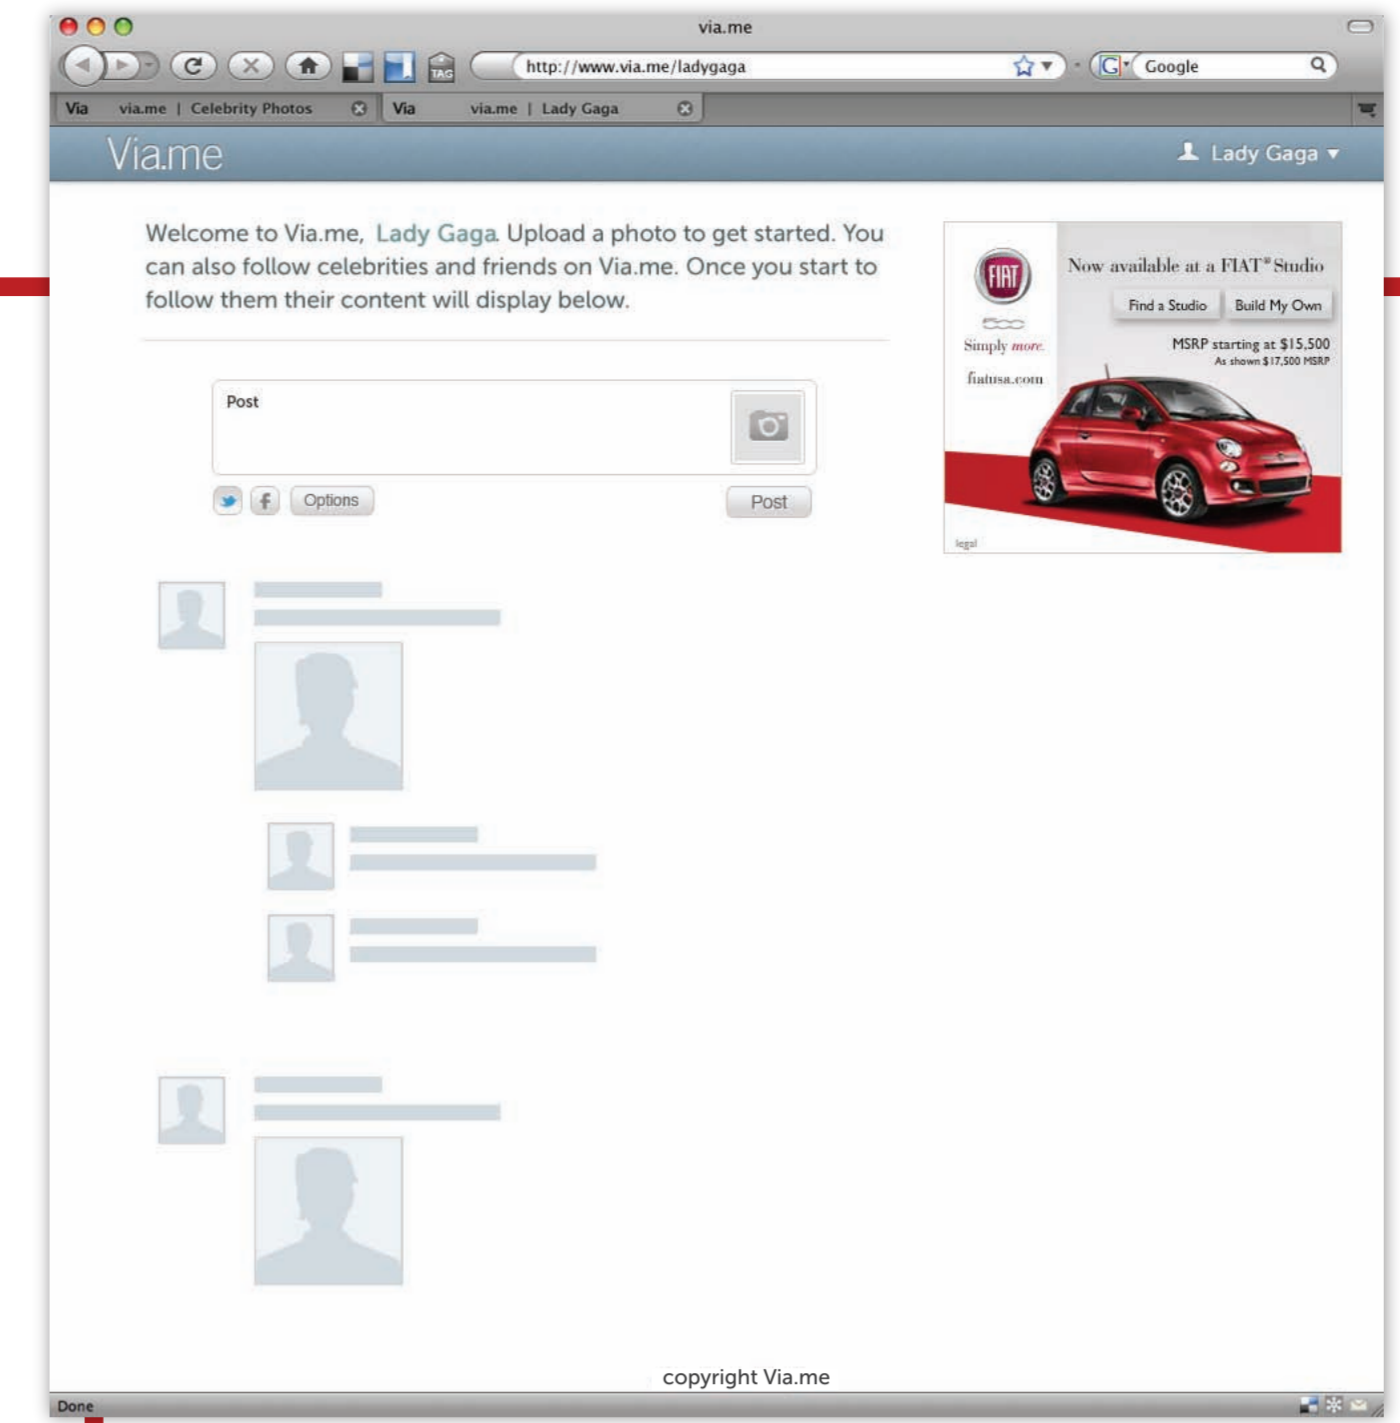

FOLLOWING FEED - Signed In Empty 2.a